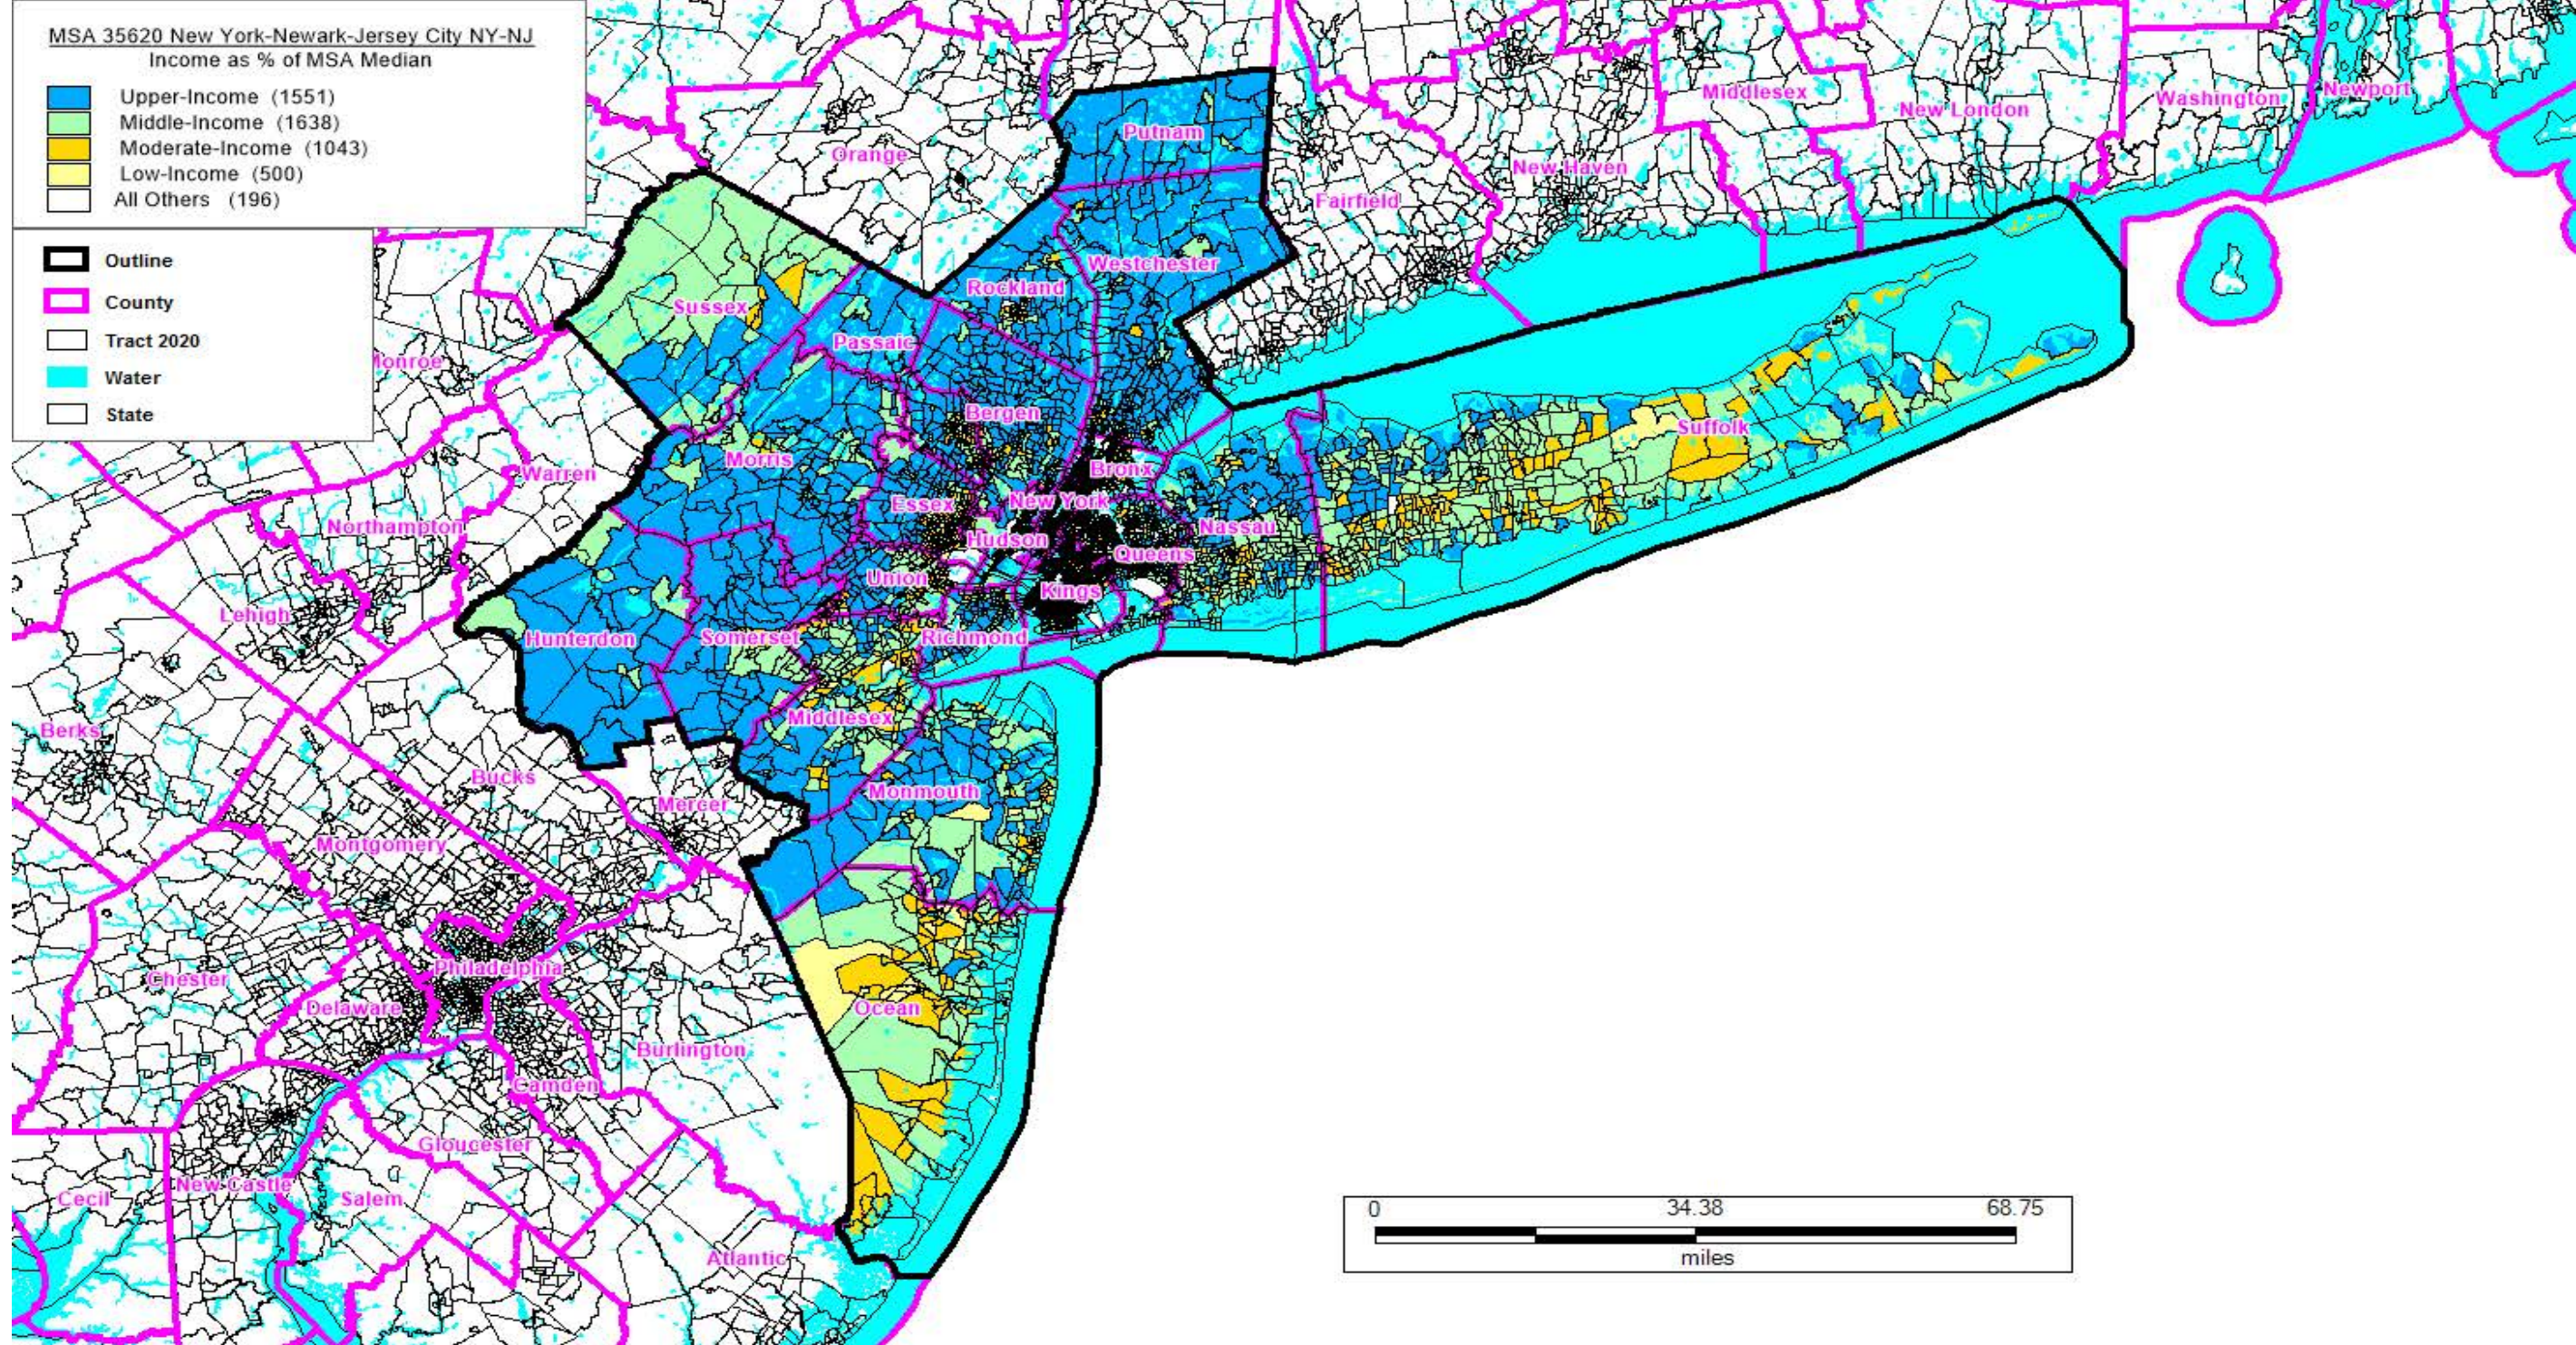

A map of MSA 35620 New York-Newark-Jersey City, NY-NJ

Income as % of the MSA Median: Upper-Income (1551), Middle-Income (1638), Moderate-Income (1043), Low-Income (500), All Others (196)

Outline - shown in a Black outline, County - shown in a pink outline, Tract 2020 - shown in a Black outline, Town - shown in a yellow outline, Water - shown in a blue outline, State - shown in a Black outline