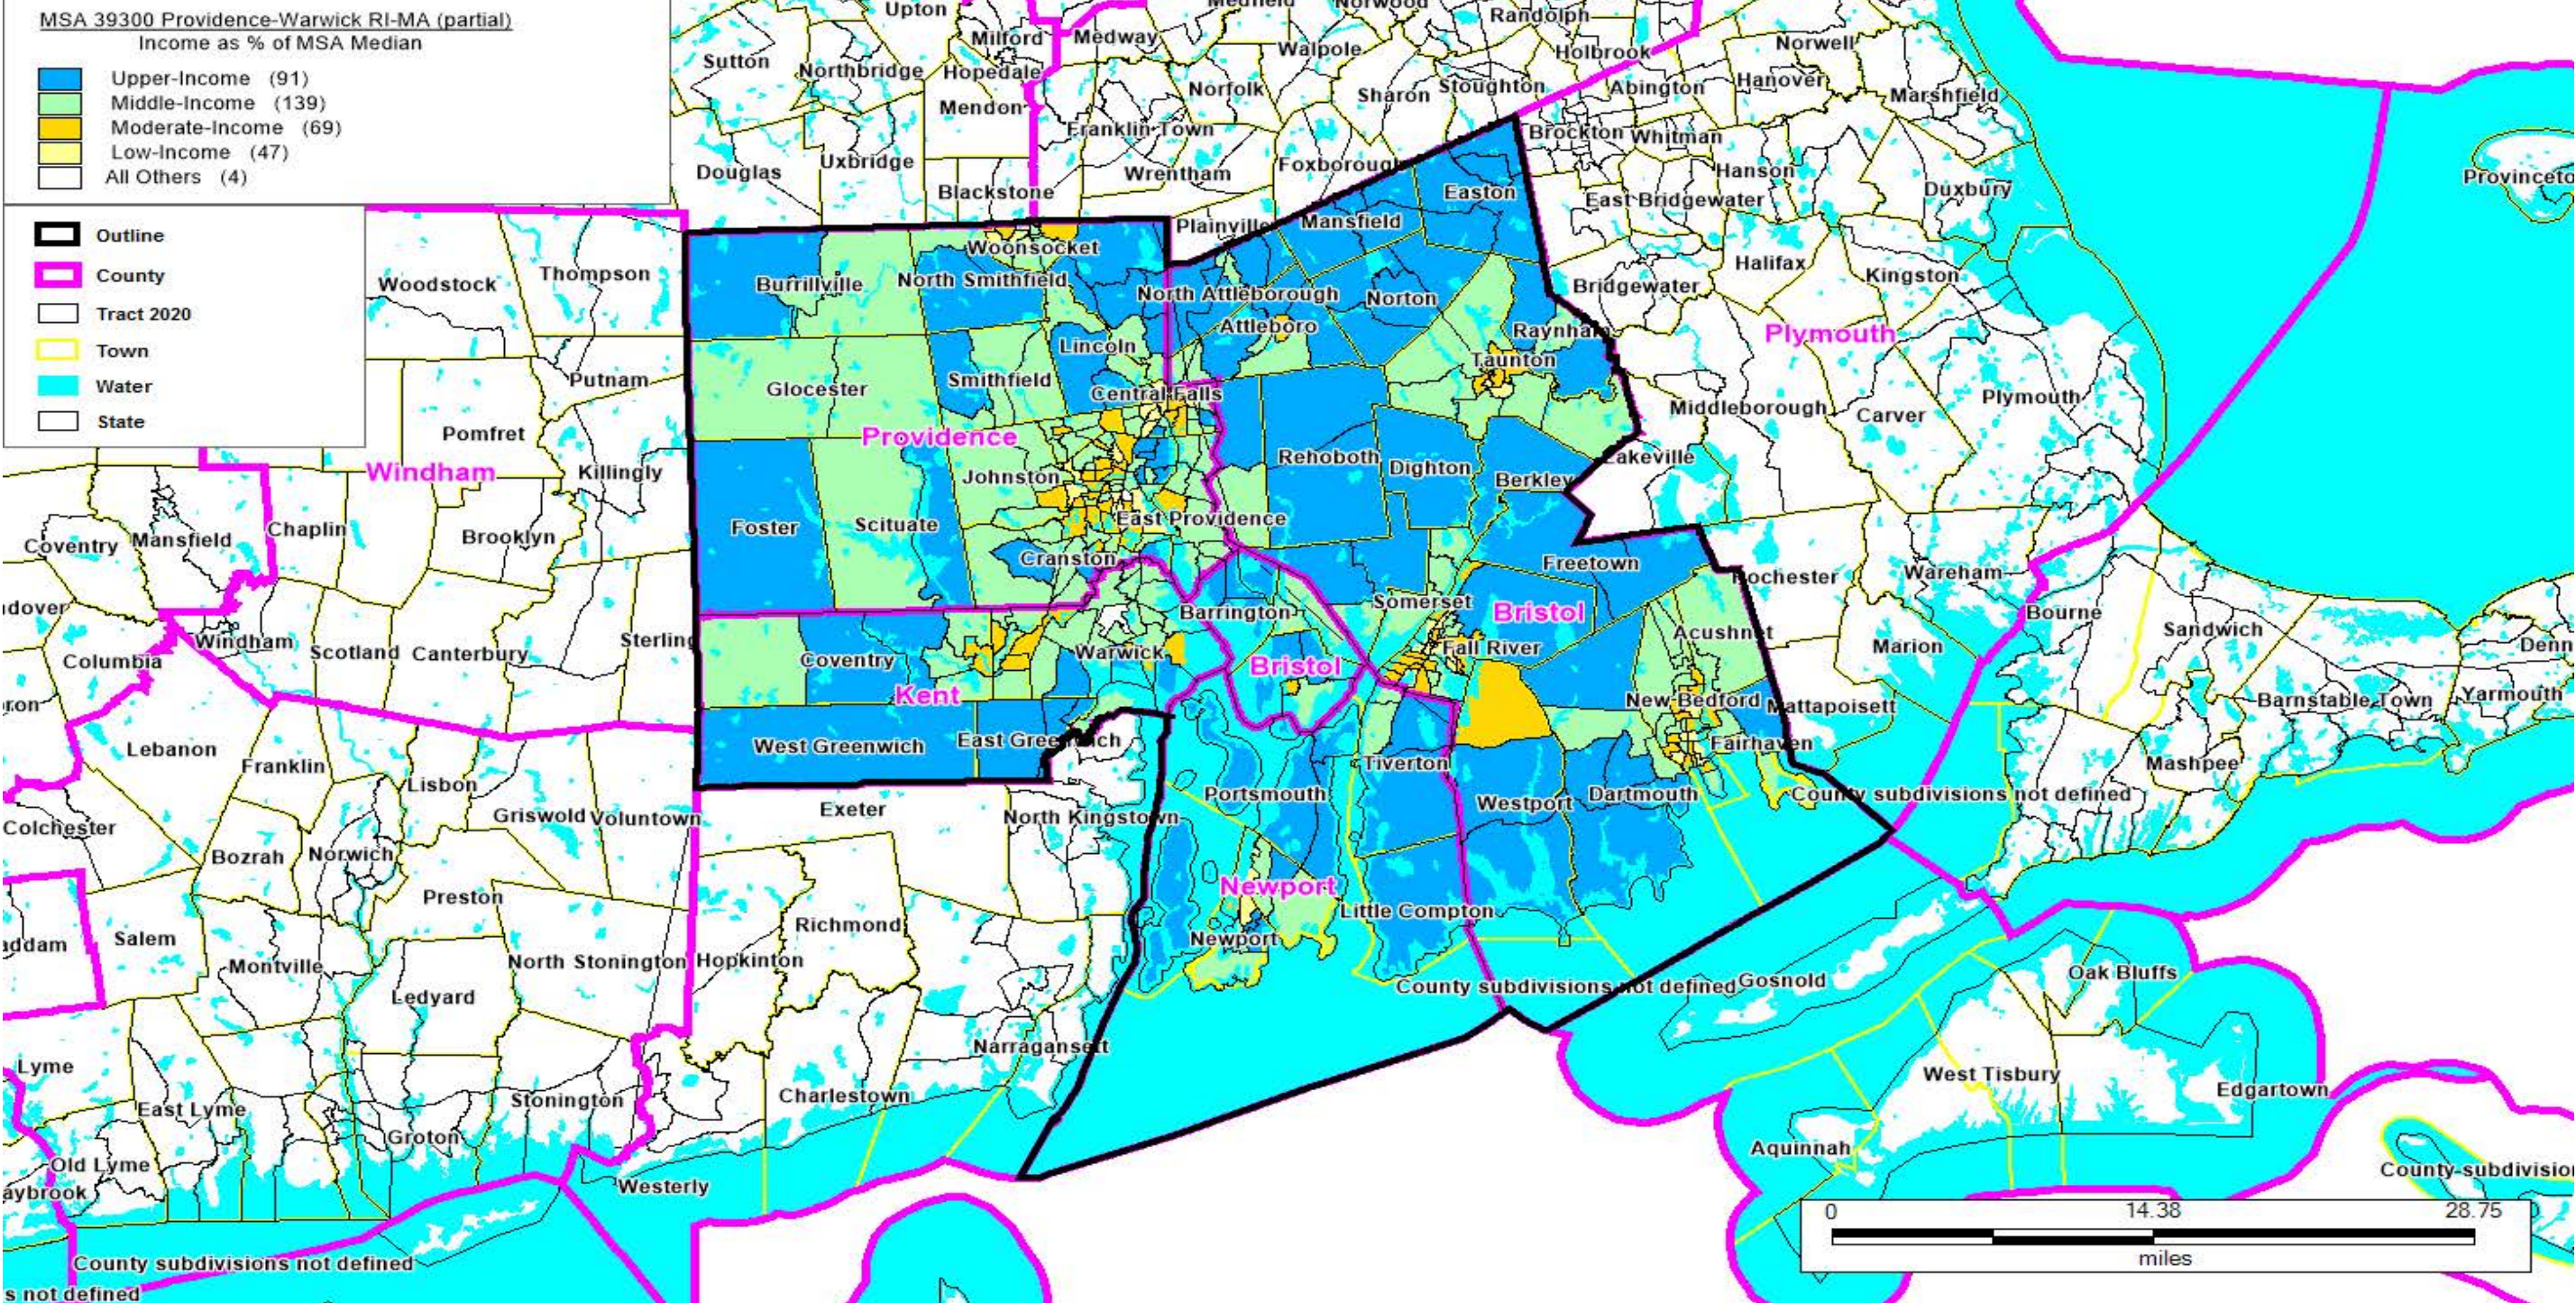

A map of MSA 39300 Providence-Warwick RI-MA (partial)
Income as % of the MSA Median: Upper-Income (91), Middle-Income (139), Moderate-Income (69), Low-Income (47), All Others (4)
Outline - shown in a Black outline, County - shown in a pink outline, Tract 2020 - shown in a Black outline, Town - shown in a yellow outline, Water - shown in a blue outline, State - shown in a Black outline